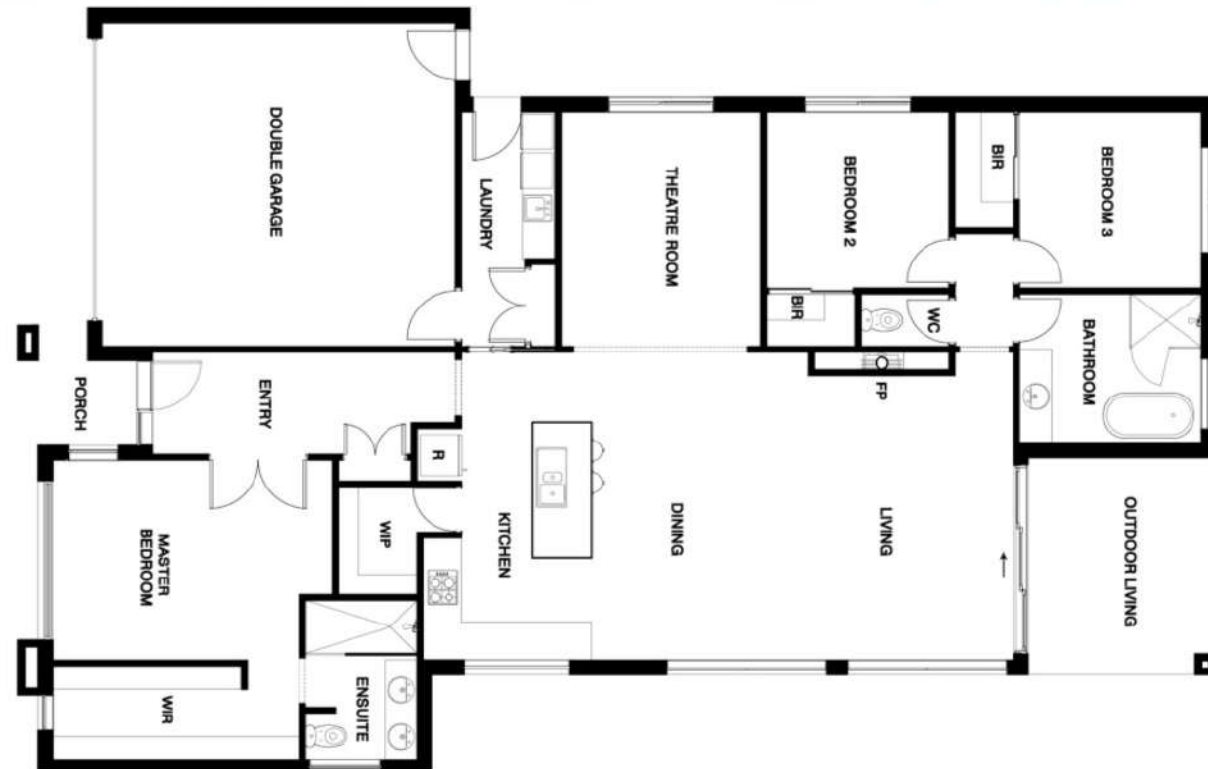

ZESKON HOMES

EDEN 23

	3	<b>DIMENSIONS</b>	
		TOTAL LENGTH	20 M
	2	TOTAL WIDTH	13 M
		TOTAL AREA	23 SQ
	2	14 M WIDE BLOCK	

- Great choice of Materials & Finishes
- Product Selection Showroom Available

For more information or a **FREE** Consultation contact **ZESKON Homes** M 0412 740 329 E [info@zeskon.com.au](mailto:info@zeskon.com.au) W [www.zeskon.com.au](http://www.zeskon.com.au)

All photos, illustrations and plans represented are for illustrative purposes and should be used as a guide only.  
Lot widths are based on the base façade and may vary depending on the façade chosen. Due to estate requirements and council guidelines some lot width requirements will change.