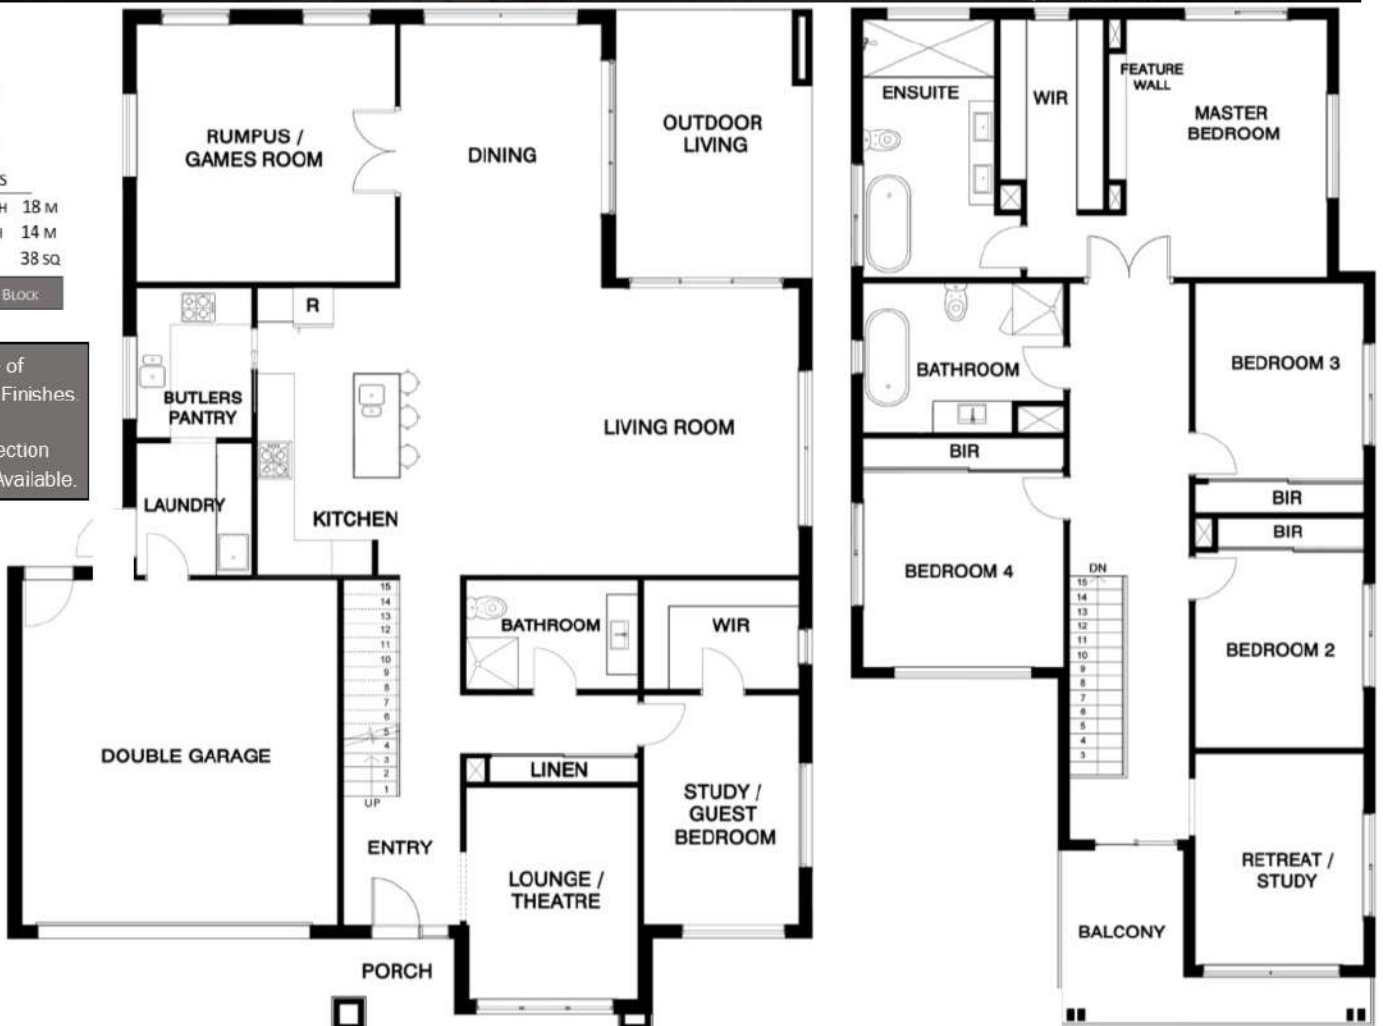

- 4
 - 2
 - 3
- DIMENSIONS**
 TOTAL LENGTH 18 M
 TOTAL WIDTH 14 M
 TOTAL AREA 38 SQ
 15 M WIDE BLOCK

Great choice of Materials & Finishes.
Product Selection Showroom Available.

For more information or a FREE Consultation contact ZESKON Homes M0412 740 329 E info@zeskon.com.au W www.zeskon.com.au

All photos, illustrations and plans represented are for illustrative purposes and should be used as a guide only.
Lot widths are based on the base façade and may vary depending on the façade chosen. Due to estate requirements and council guidelines some lot width requirements will change.