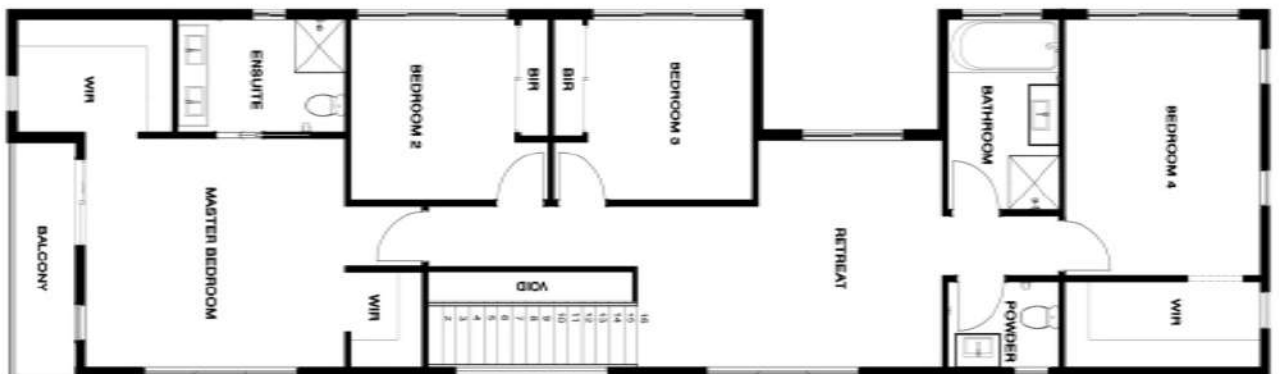

- 4
 - 2
 - 2
- DIMENSIONS**
 TOTAL LENGTH 25 M
 TOTAL WIDTH 08 M
 TOTAL AREA 33 SQ
 10 M Wide Block

Great choice of
Materials & Finishes.
Product Selection
Showroom Available.

For more information or a **FREE** Consultation contact **ZESKON Homes** M0412 740 329 E info@zeskon.com.au W www.zeskon.com.au

All photos, illustrations and plans represented are for illustrative purposes and should be used as a guide only.
 Lot widths are based on the base façade and may vary depending on the façade chosen. Due to estate requirements and council guidelines some lot width requirements will change.