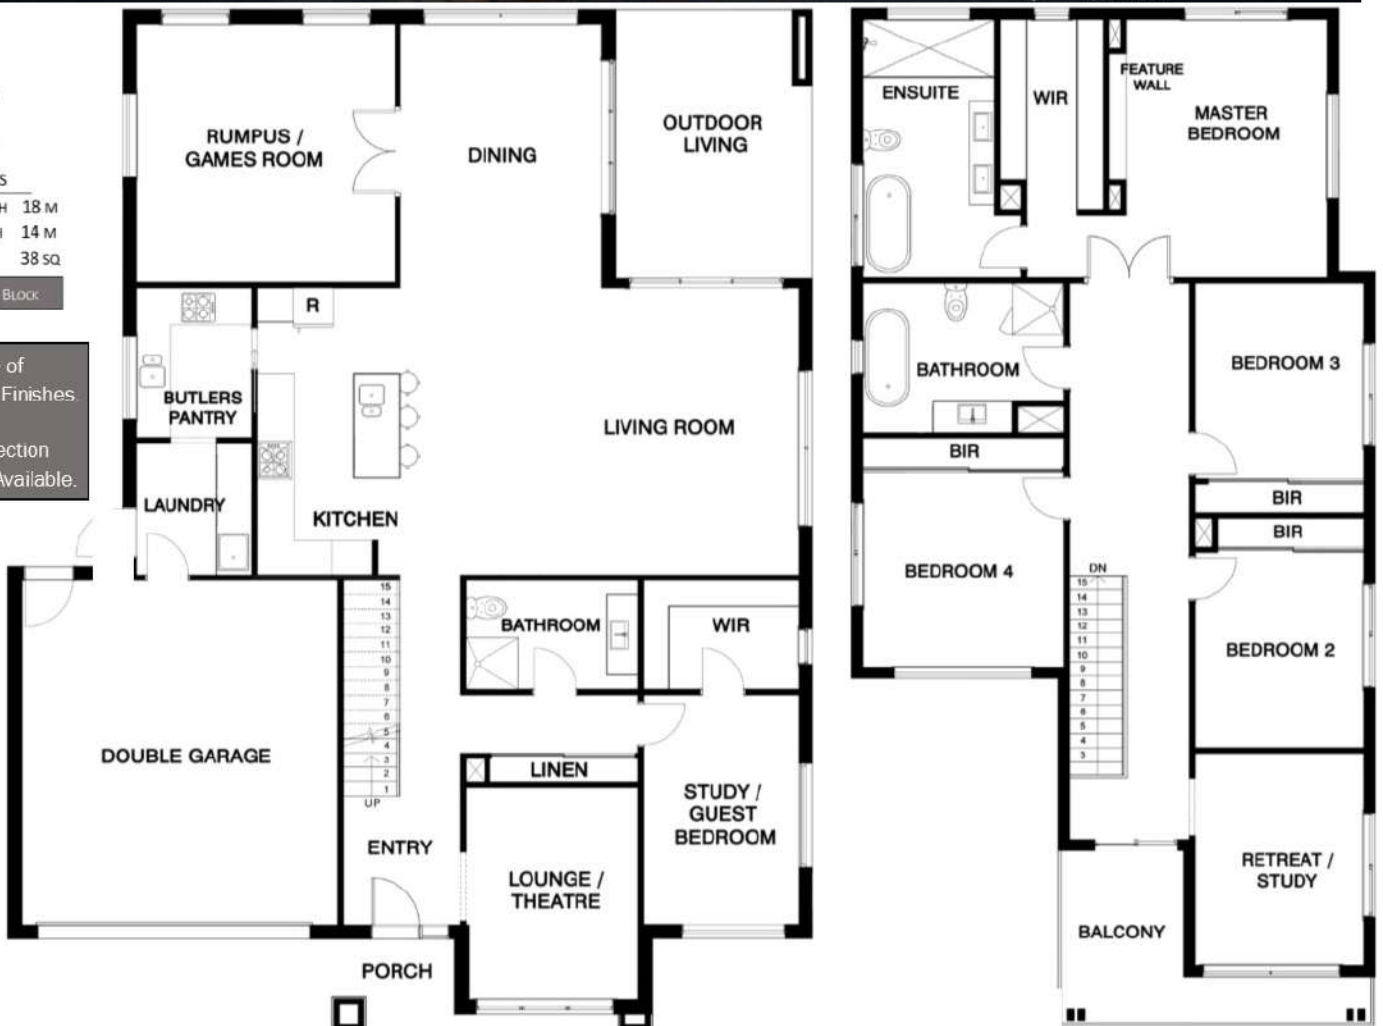

- 4
 - 2
 - 3
- DIMENSIONS**
- TOTAL LENGTH 18 M
 - TOTAL WIDTH 14 M
 - TOTAL AREA 38 SQ
- 15 M WIDE BLOCK

Great choice of Materials & Finishes.
Product Selection
Showroom Available.

For more information or a **FREE** Consultation contact **ZESKON Homes** M0412 740 329 E info@zeskon.com.au W www.zeskon.com.au

All photos, illustrations and plans represented are for illustrative purposes and should be used as a guide only.
Lot widths are based on the base façade and may vary depending on the façade chosen. Due to estate requirements and council guidelines some lot width requirements will change.